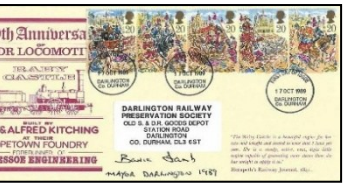

GBFDC Postal Auction 49

222

358

365

375

407

769

1034

1037

1383

1083

1394

1406

1222

1416

1417

1427

592

1117